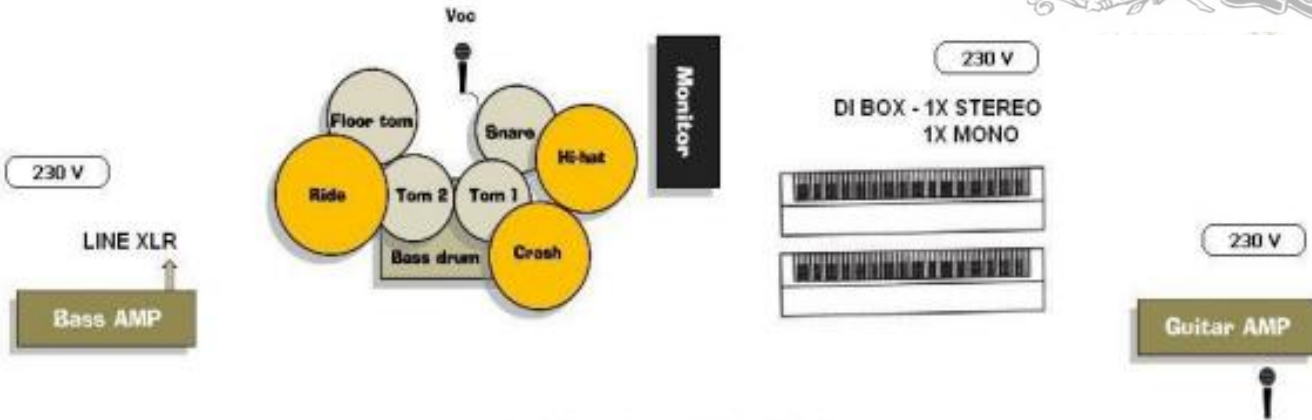

STAGEPLAN

stage plan Pilsen Queen Tribute Band
phone: +420 603 828 571
email: raduzovo@gmail.com